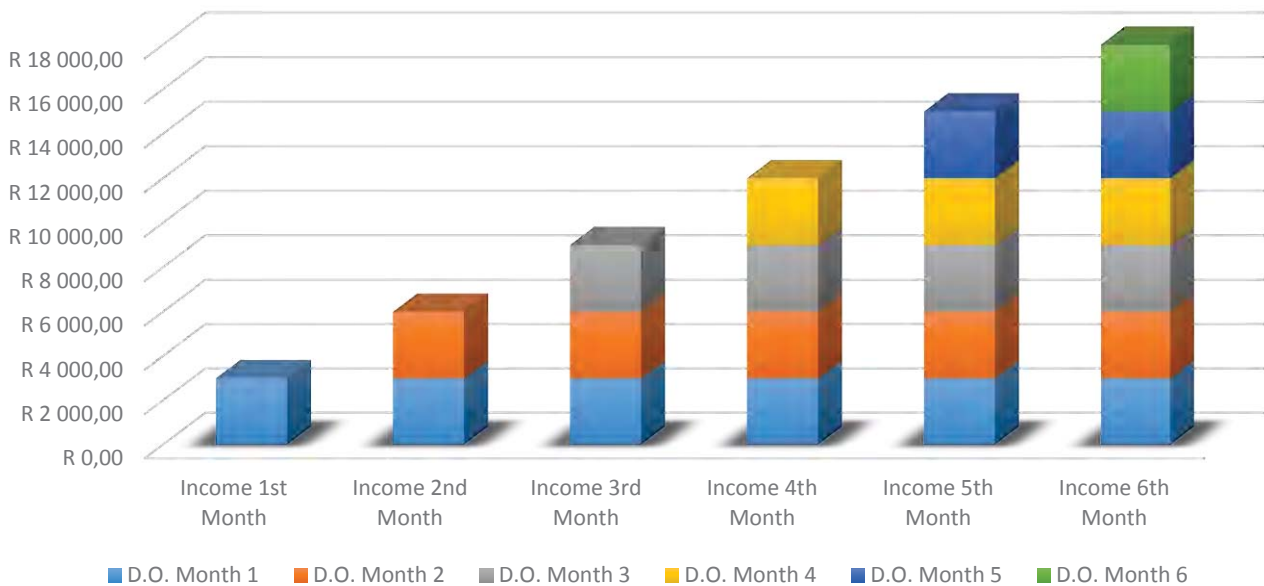

Average income with valid effort from 1 to 6 months.

Keep in mind that the table above is a passive income. For example when you have reached an income level of R12000pm and you stop working you will keep on earning R12000pm for some time afterwards. For as long as the debit orders instructions that are allocated to you are active you will receive the money month after month by doing nothing at all.

It may happen that some of the debit order instructions that your worksheets have generated can become inactive over a while. This implies that from time to time you will have to submit a few worksheets again to keep you active debit order at the desired level of income.